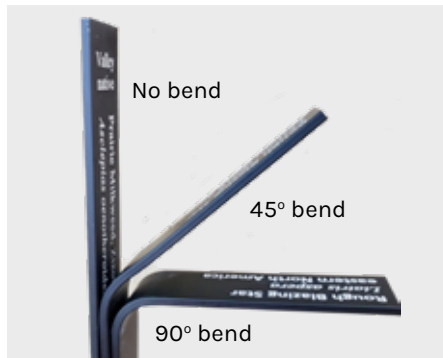

### Lark Sign's Name Stake

Perfect for plants that are closer to the ground. Can be bent at any angle to allow for easy reading. They won't rust or get brittle.

- Names are laser imaged directly into the stake
- Three widths, 1/2", 3/4" & 1" wide, bent to any angle
- Black anodized aluminum will not rust or get brittle
- Eliminates the graveyard look - mow right over them
- We spell check your botanic and cultivar names.